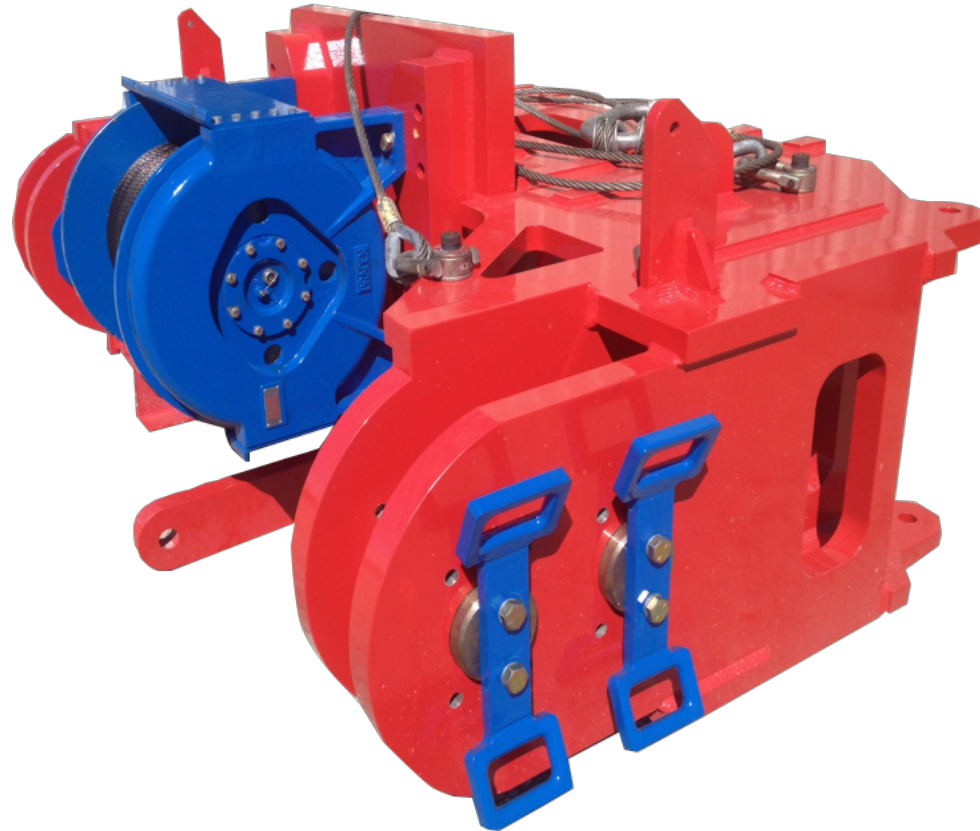

Advanced Tool & Supply Hydraulic Winch System

Advanced Tool & Supply (ATS) Hydraulic Winch Systems help keep wireline applications efficient saving the operator time and cost while rigging up and during wireline operations. The compact design keeps lifting simple and safe all while providing the work window necessary to get the job done.