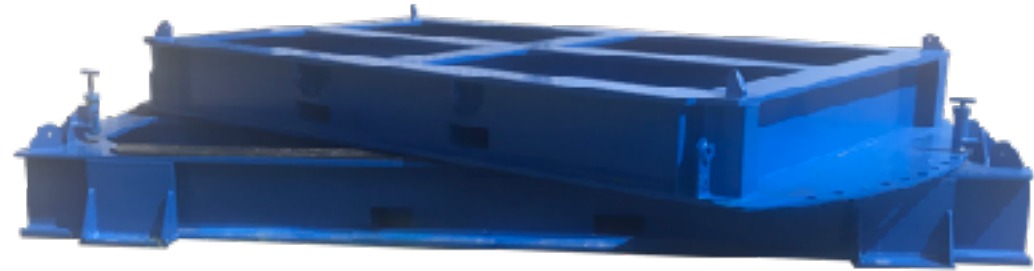

Advanced Tool & Supply 360° Rotary Table

Table Dimensions:

Width-11'-2"

Length -22'

Height-3'10"

Weight- 43,500lbs.

Adaptability:

Able to accommodate largest Coil Tubing Reeler on the market.

Range of Motion:

360°

Manual lock in place pin

Ratings:

250,000 Lbs

Advanced Tool & Supply (ATS) 360° Rotary Table allows ringing up Coil Tubing that much more efficient when not dealing with ideal conditions. The 360° range of motion allows for the reeler to be set in place then aligned for best case line of sight to the V-Door.